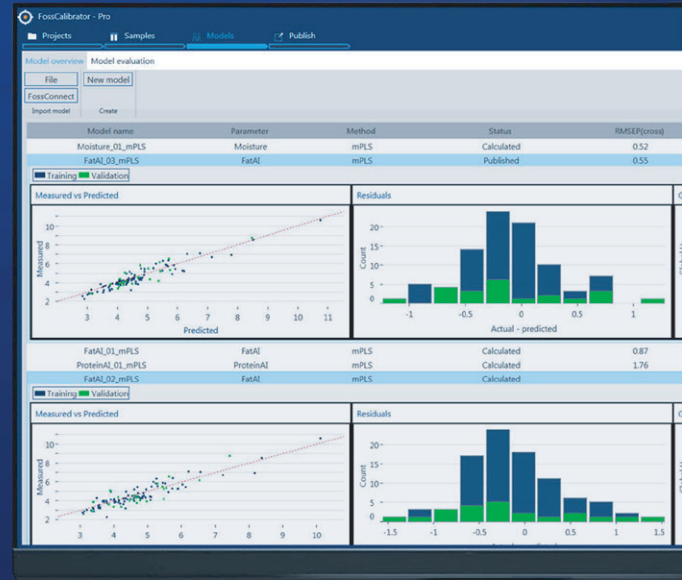

## FossCalibrator™

Unleash the business potential of calibration development

**FossCalibrator™** harnesses the latest developments in software and connectivity to make calibration development easier for anyone. At the same time, it provides advanced functionality to make calibration work reliable and traceable with easy deployment across your organization.

### Easy for anyone to develop reliable prediction models

The easy workflow allows quick onboarding and reduces training effort. The recommended settings and warnings guide you to avoid mistakes and improve the calibrations. Deploy your models directly to instruments at multiple sites.

### Accelerating the development process

FossCalibrator is the feed & food industries' leading calibration tool that makes it easy for users to validate their models, compare performance, and run multiple calculations simultaneously. Ability to develop the most common prediction models: not only PLS, mPLS, LOCAL, but also ANN.

### Traceable and secure calibration management

The automated reports help you document your work and changes for audits. Make comments to your calibrations to increase traceability when updating models and doing routine calibration maintenance procedures. Besides, with FossCalibrator your data is secured in the Microsoft Azure cloud and the ISO27001 certification for FOSS Digital Services.