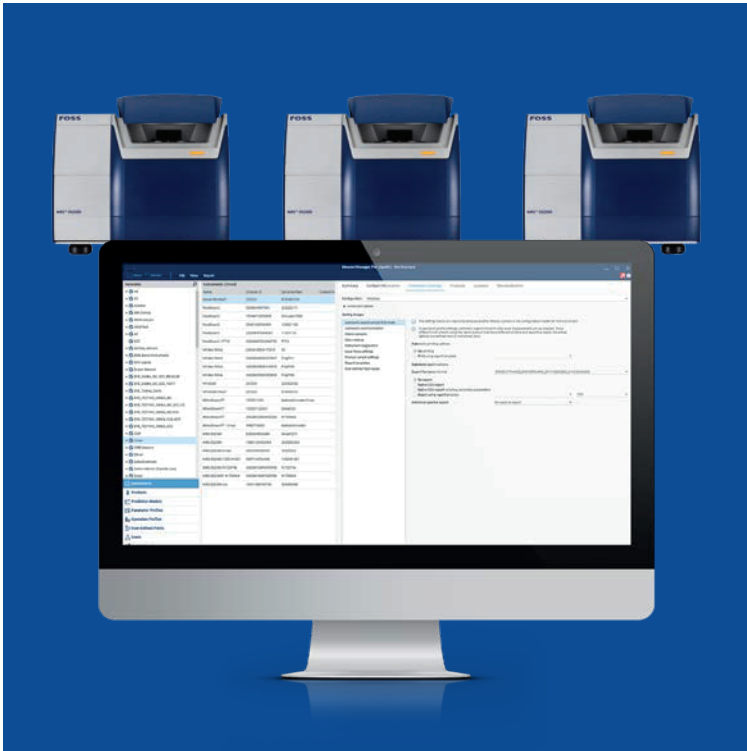

## FossManager™

Secure your instrument configuration and analytic data

ANALYTICS BEYOND MEASURE

Above instruments and equipment are not included.

**FossManager™** empowers you to manage your analytical instruments directly from your PC anytime and anywhere.

With the FossManager tool suite, you can configure settings and monitor performance on one or more instruments at a single site or across several locations. Remote management allows you to access your data and back-up settings whenever it suits you and from any locations.