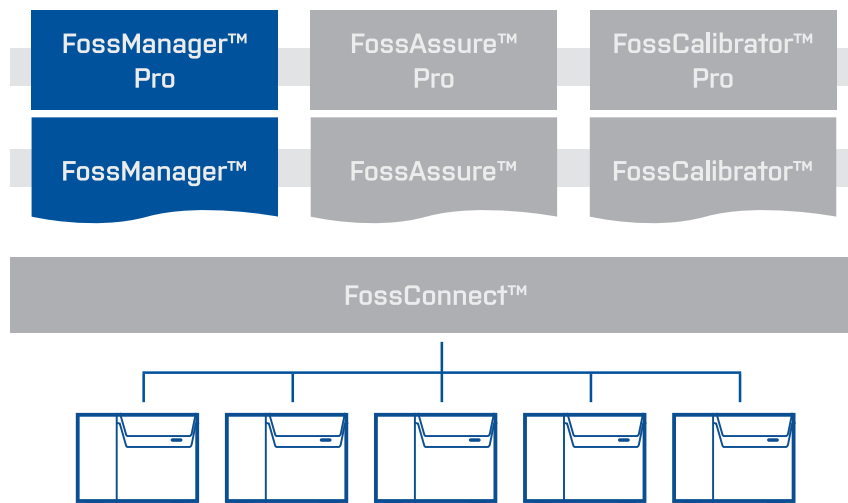

FossManager™

The easiest way to manage your analytical performance!

Feature	FossManager™	FossManager™ Pro
Central access to results and data	✓	✓
Automatic backup of sample data on FossConnect™	30,000 samples	50,000 samples
Instrument configuration	✓	✓
Periodical adjustments (slope/Intercept)	✓	✓
Upload of instrument diagnostics	✓	✓
User & access management	✓	✓
Reporting & Visualization	✓	✓
Central network fleet management	✓	✓
Access to instrument via FossAssure™ portal	✓	✓
Annual instrument health check		✓
3rd Party instrument network management		✓ *
Data integration via FossAPI™ (LIMS, ERP etc..)		Optional add-on**

*Subject to partnership

**Additional FossAPI™ license applicable

FossConnect™ is a secure ISO27001 certified cloud solution powered by Microsoft Azure

FOSS
Tel.: +45 7010 3370
info@foss.dk · www.fossanalytics.com
GB, September 2018

IndiFOSS Analytical Pvt. Ltd.

F/1, F/2 & F/3, Science Square, Above Reliance Fresh,
Science City Road, Sola, Ahmedabad-380060. (Gujarat) INDIA

Tel : +91 79 4005 4705 / 06

Call : +91 999 878 00 00

E-mail : info@indifoss.com

sales@indifoss.com

Web : www.indifoss.com